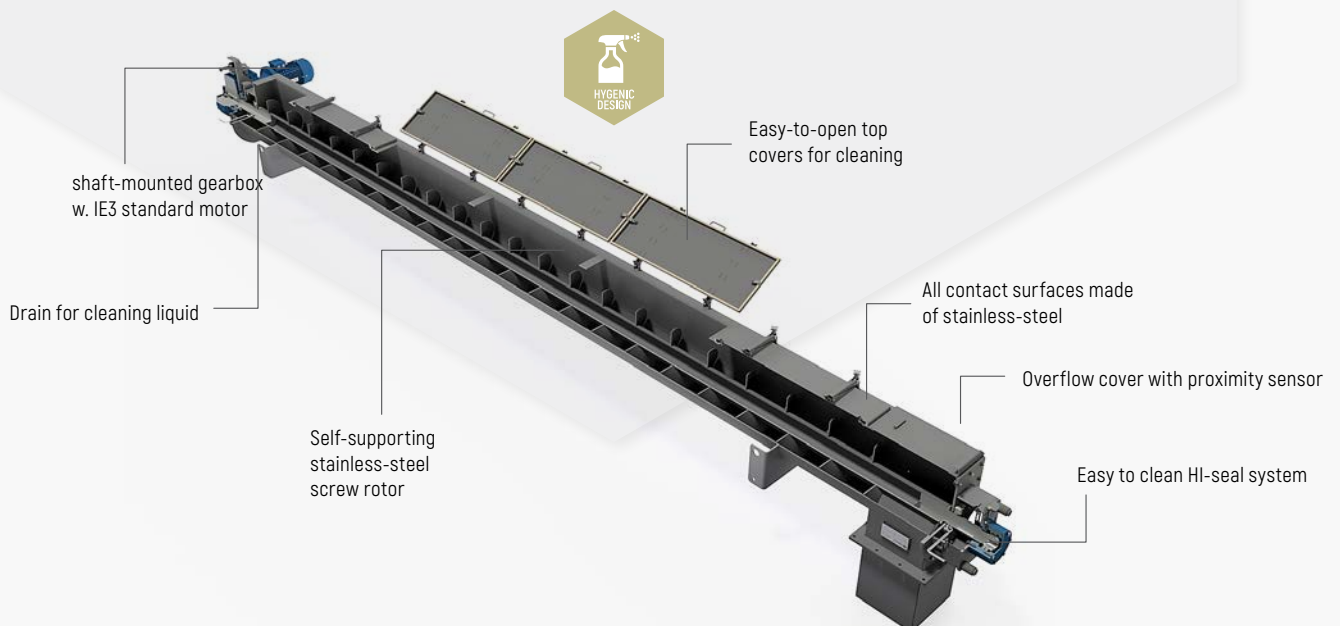

HYGIENIC

HAARSLEV'S HYGIENIC SCREW CONVEYOR,
DESIGNED FOR HYGIENIC PROCESSING OF MATERIAL

Applicable for pre-broken & fine crushed,
soft product and meal