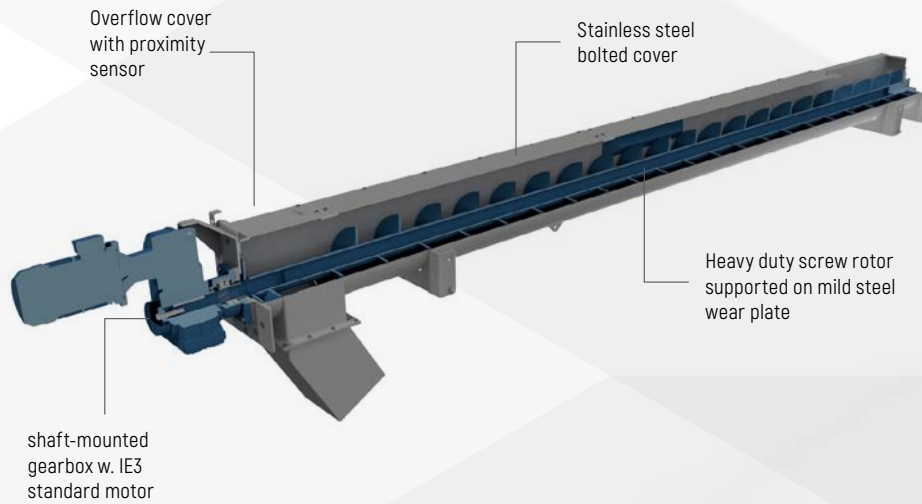

VERSATILE, RELIABLE AND HYGIENIC WAY TO
MOVE MATERIAL FROM ONE PROCESS STEP TO
THE NEXT.

The Haarslev Screw Conveyor is specially designed to help you move material from one step to the next in your processing setup, coping easily with often-considerable height differences by operating reliably with an incline of as much as 30 degrees. This helps ensure processing continuity and higher overall outputs, by eliminating bottlenecks and “weak links” between the efficiency of individual processes.

These units are also available in both easy-clean and hygienic versions - the latter made entirely of stainless steel, with a self-supporting screw rotor and no wear plates.

APPLICABLE FOR:

- Wet or dry rendering processes
- Slaughterhouses
- Pet food processing
- Fish meal processing
- Feather processing
- Pre-heating
- Cooling by means of air or water
- Straining fats or water
- Dosing

BENEFITS

- Versatile screw conveyor that can be used in many places
- Reliable transport of material from one process to the next
- Ensures processing continuity
- Large-capacity units that support high processing output

SCREW CONVEYORS

UNIVERSAL

HAARSLEV'S UNIVERSAL SCREW CONVEYOR,
DESIGNED FOR STANDARD PROCESSING SETUPS

Applicable for complete carcasses, raw feather,
bones & waste food

HYGIENIC

HAARSLEV'S HYGIENIC SCREW CONVEYOR,
DESIGNED FOR HYGIENIC PROCESSING OF MATERIAL